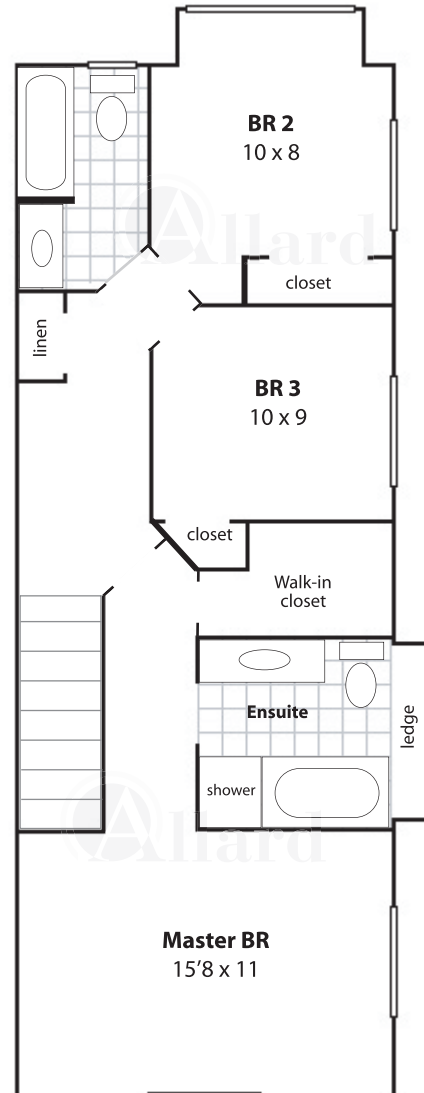

# 69 Rainbow Valley Crescent

**Main floor**  
Approx. 825 sqft

Floor Plans for illustration purposes only  
Not to scale - Copyright Allard 2013

**Second floor**  
Approx. 825 sqft

Floor Plans for illustration purposes only  
Not to scale - Copyright Allard 2013