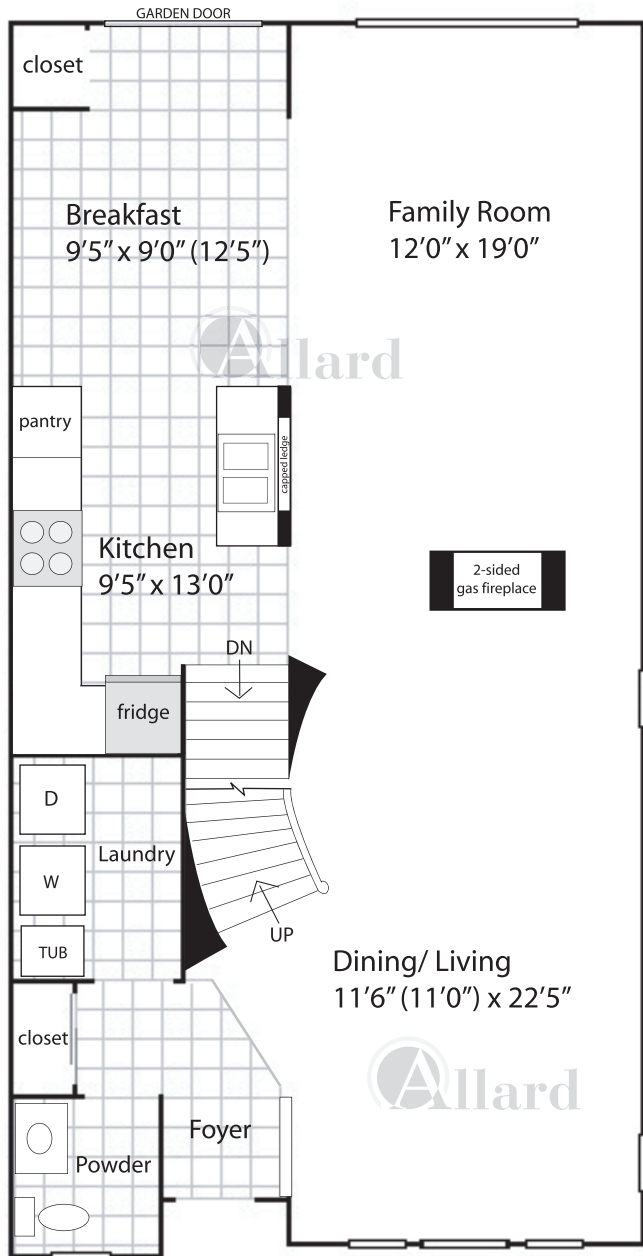

49 Innisvale Drive

see Page 2 for Coach House floor plan

Main floor
Approx. 1050 sqft

Floor Plans for illustration purposes only
Not to scale - Copyright Allard 2013

Second floor
Approx. 1050 sqft

Floor Plans for illustration purposes only
Not to scale - Copyright Allard 2013