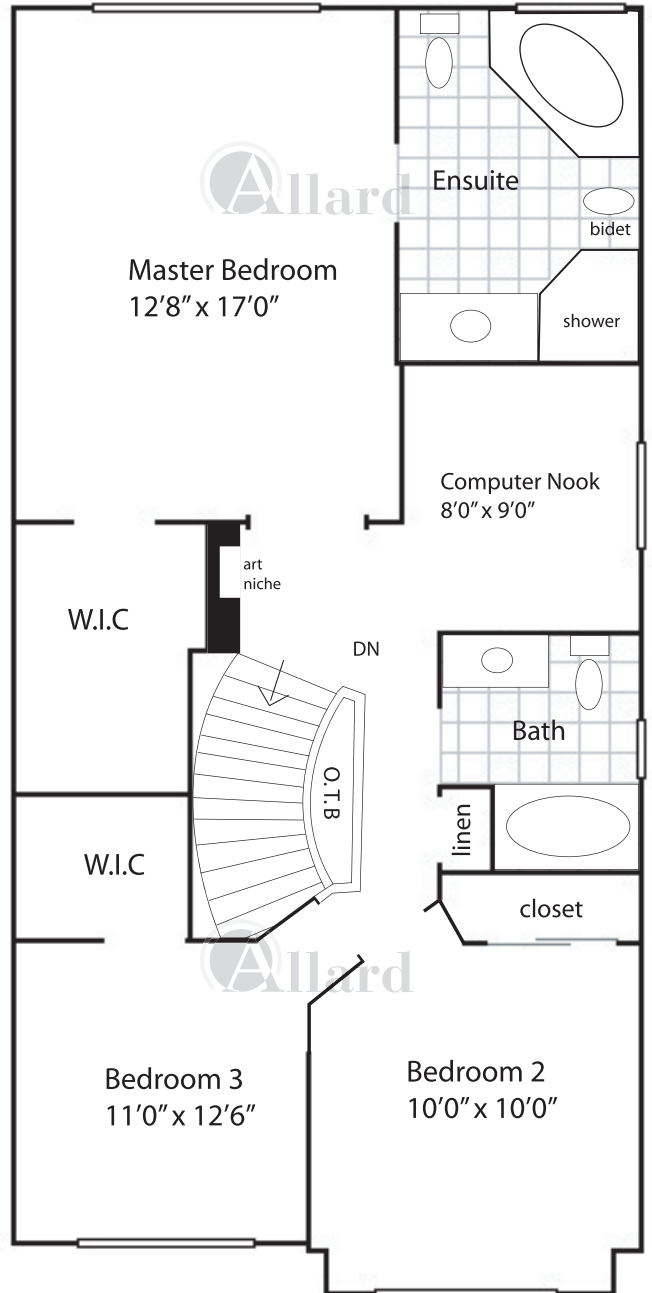

49 Innisvale Drive

see Page 2 for Coach House floor plan

Main floor
Approx. 1050 sqft

Floor Plans for illustration purposes only
Not to scale - Copyright Allard 2013

Second floor
Approx. 1050 sqft

Floor Plans for illustration purposes only
Not to scale - Copyright Allard 2013