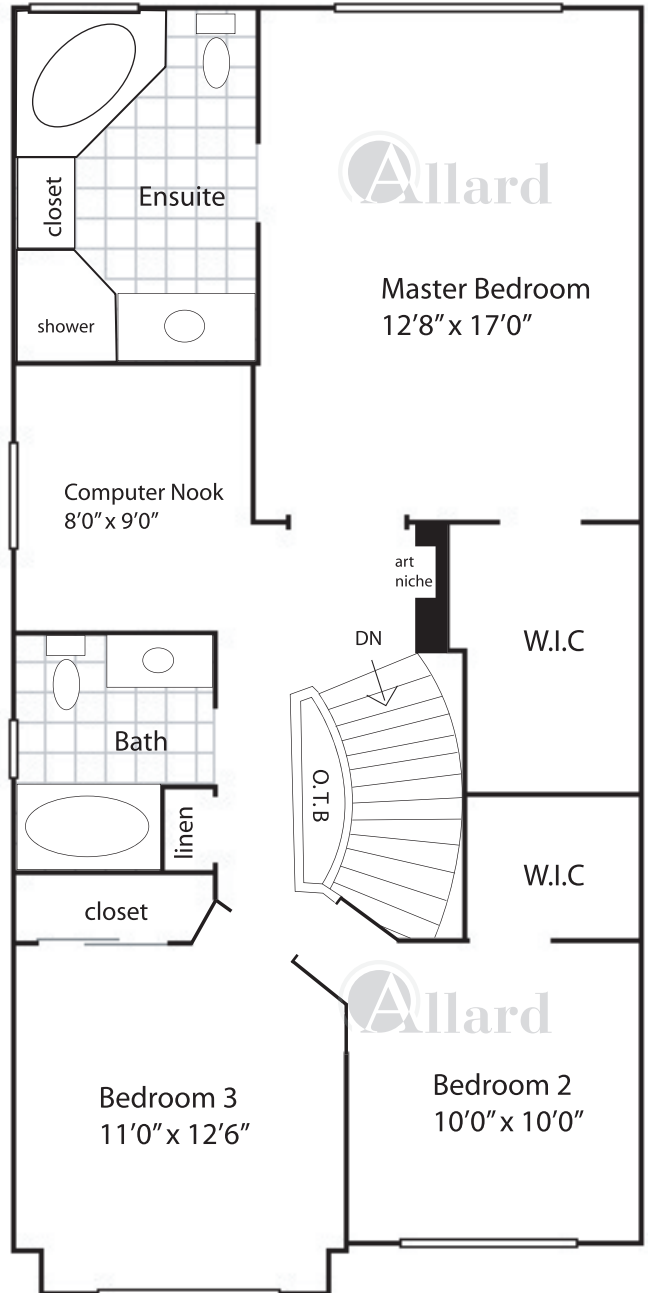

2645 Bur Oak Avenue

see Page 2 for Coach House floor plan

Main floor Approx. 1050 sqft

Second floor Approx. 1050 sqft

2645 Bur Oak Avenue

Coach House