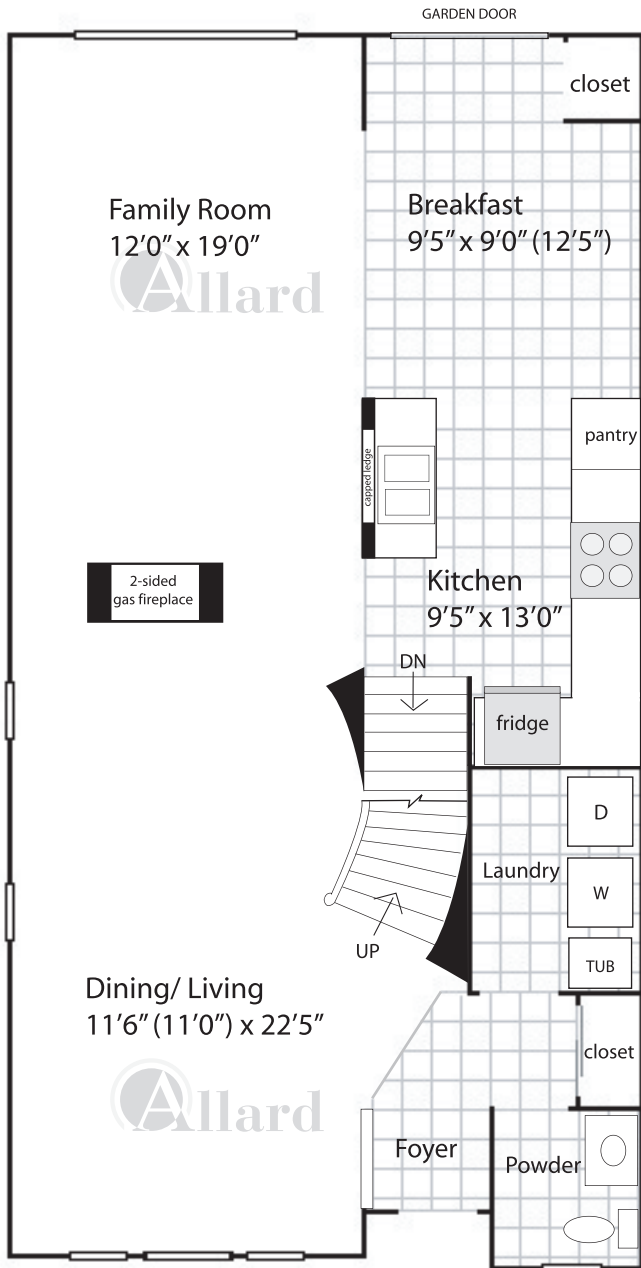

2645 Bur Oak Avenue

see Page 2 for Coach House floor plan

Main floor Approx. 1050 sqft

Second floor Approx. 1050 sqft

2645 Bur Oak Avenue

Coach House