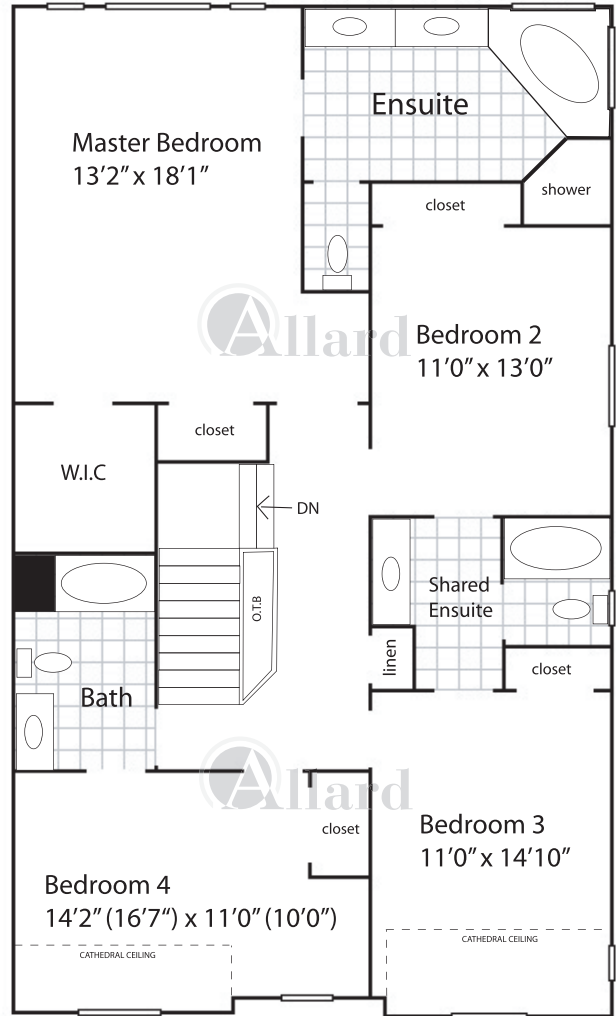

2643 Bur Oak Avenue

Main floor
Approx. 1450 sqft

Floor Plans for illustration purposes only
Not to scale - Copyright Allard 2013

Second floor
Approx. 1450 sqft

Floor Plans for illustration purposes only
Not to scale - Copyright Allard 2013