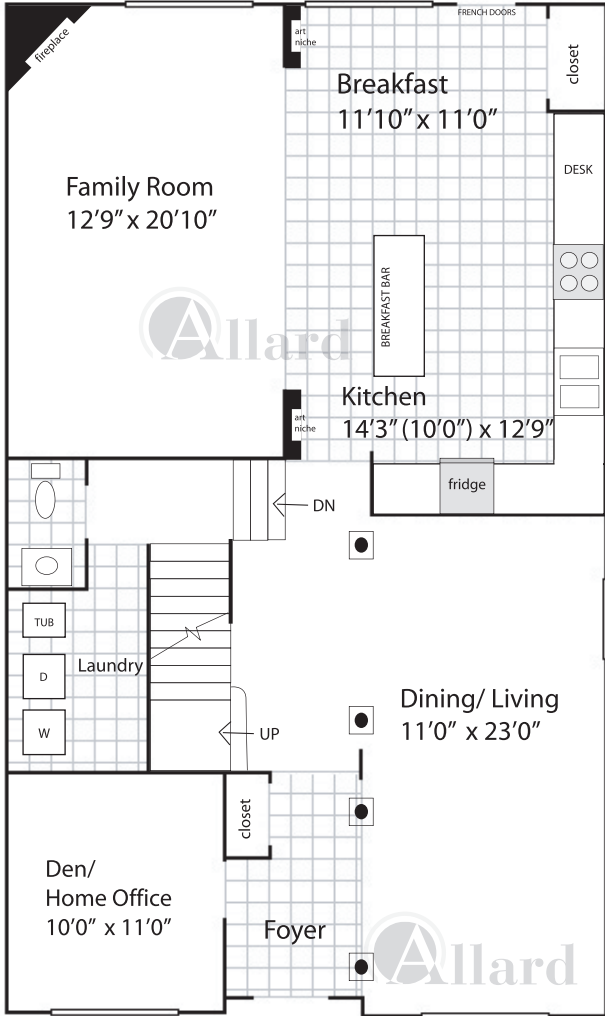

2643 Bur Oak Avenue

Main floor
Approx. 1450 sqft

Floor Plans for illustration purposes only
Not to scale - Copyright Allard 2013

Second floor
Approx. 1450 sqft

Floor Plans for illustration purposes only
Not to scale - Copyright Allard 2013