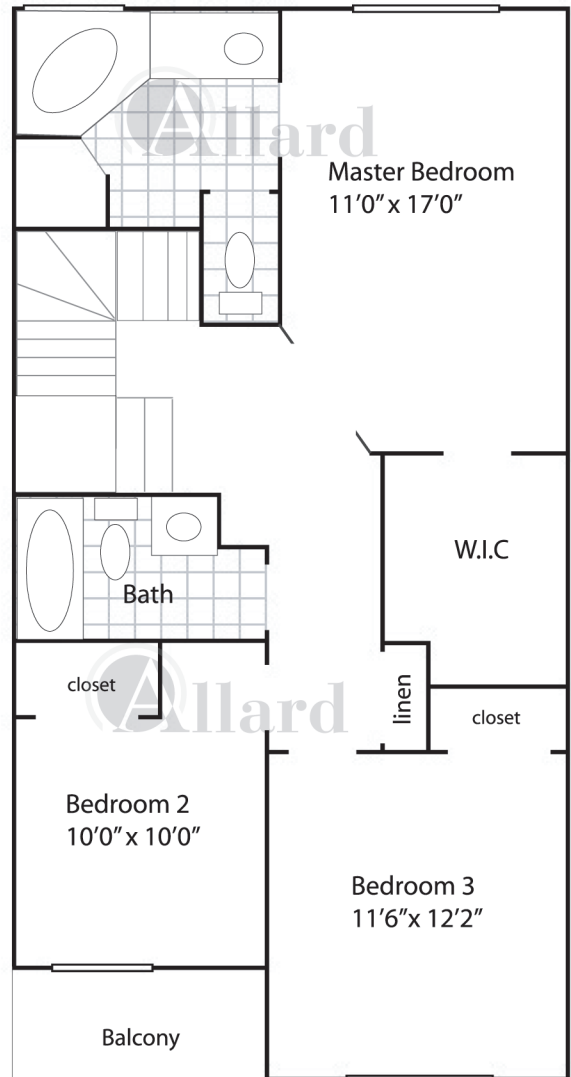

158 Goldenwood Cr.

Main Floor
Approx. 1000 sqft

2nd Floor
Approx. 1020 sqft

Floor Plans for illustration purposes only
Not to scale- Copyright Allard 2013

Floor Plans for illustration purposes only
Not to scale- Copyright Allard 2013