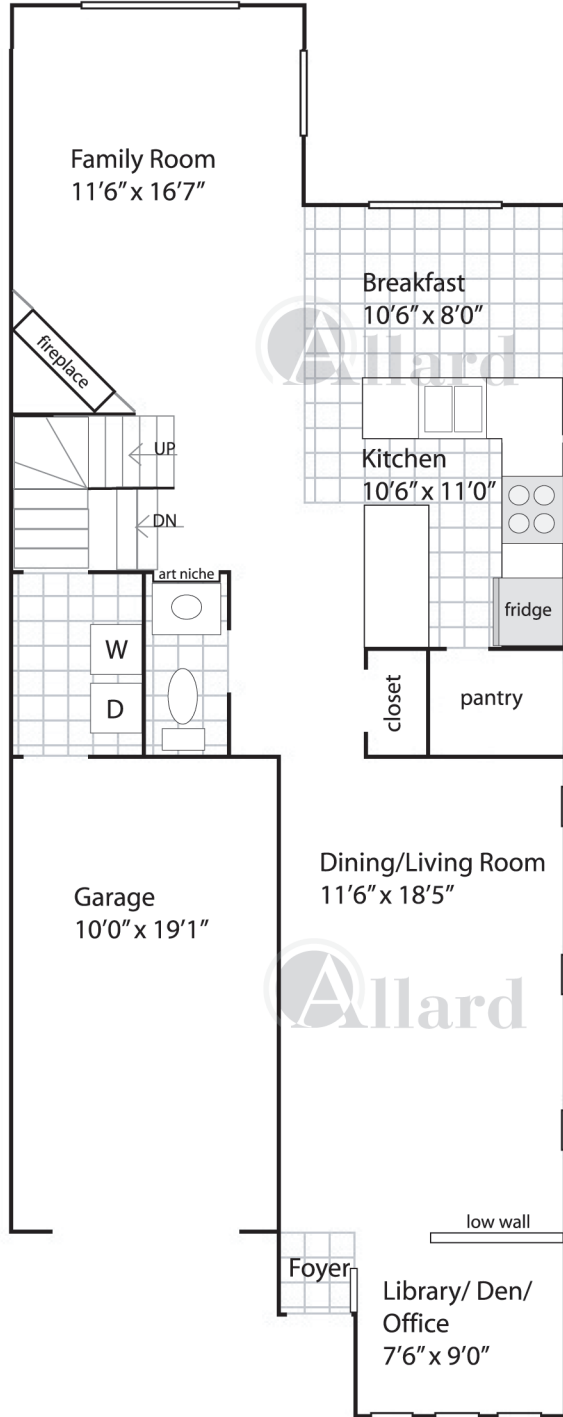

158 Goldenwood Cr.

Main Floor
Approx. 1000 sqft

2nd Floor
Approx. 1020 sqft

Floor Plans for illustration purposes only
Not to scale- Copyright Allard 2013

Floor Plans for illustration purposes only
Not to scale- Copyright Allard 2013