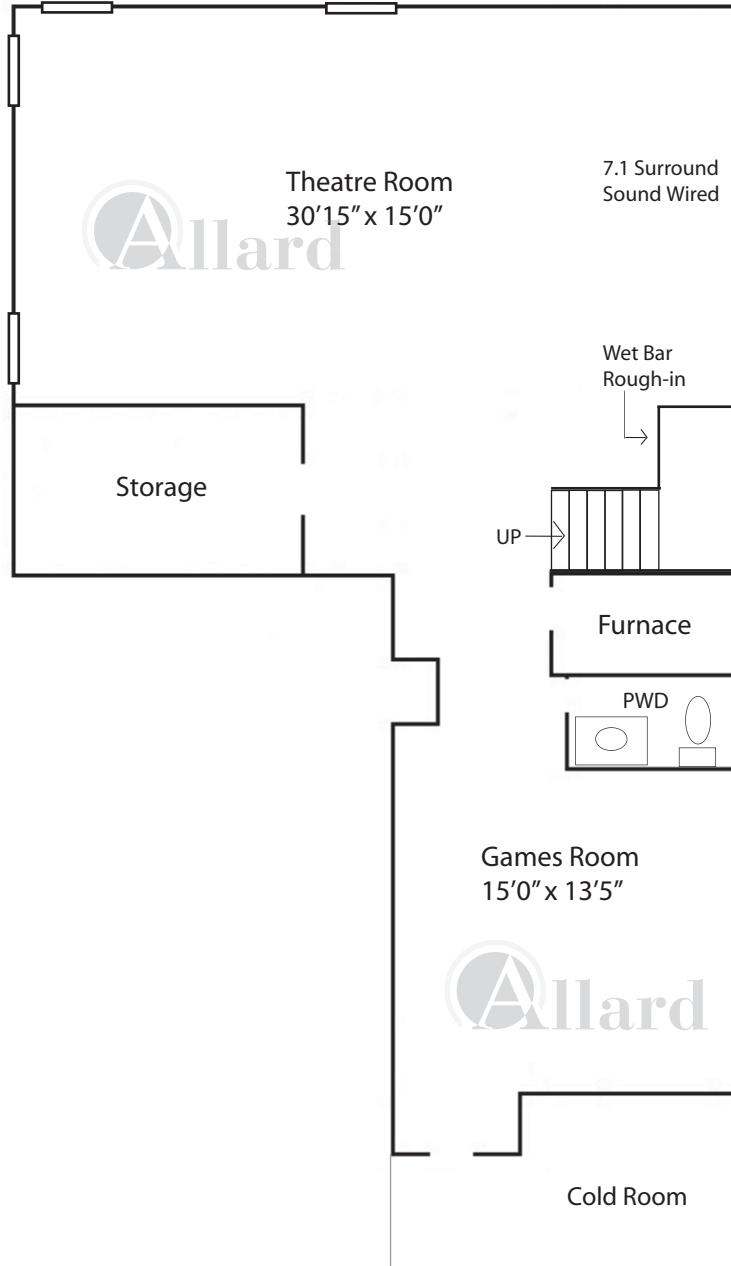

132 Stalmaster Road

Main floor
Approx. 1,265 sqft

Floor Plans for illustration purposes only
Not to scale - Copyright Allard 2013

Second floor
Approx. 1,625 sqft

Floor Plans for illustration purposes only
Not to scale - Copyright Allard 2013

see page 2 for
finished basement

132 Stalmaster Road

Finished Basement

Floor Plans for illustration purposes only
Not to scale - Copyright Allard 2013